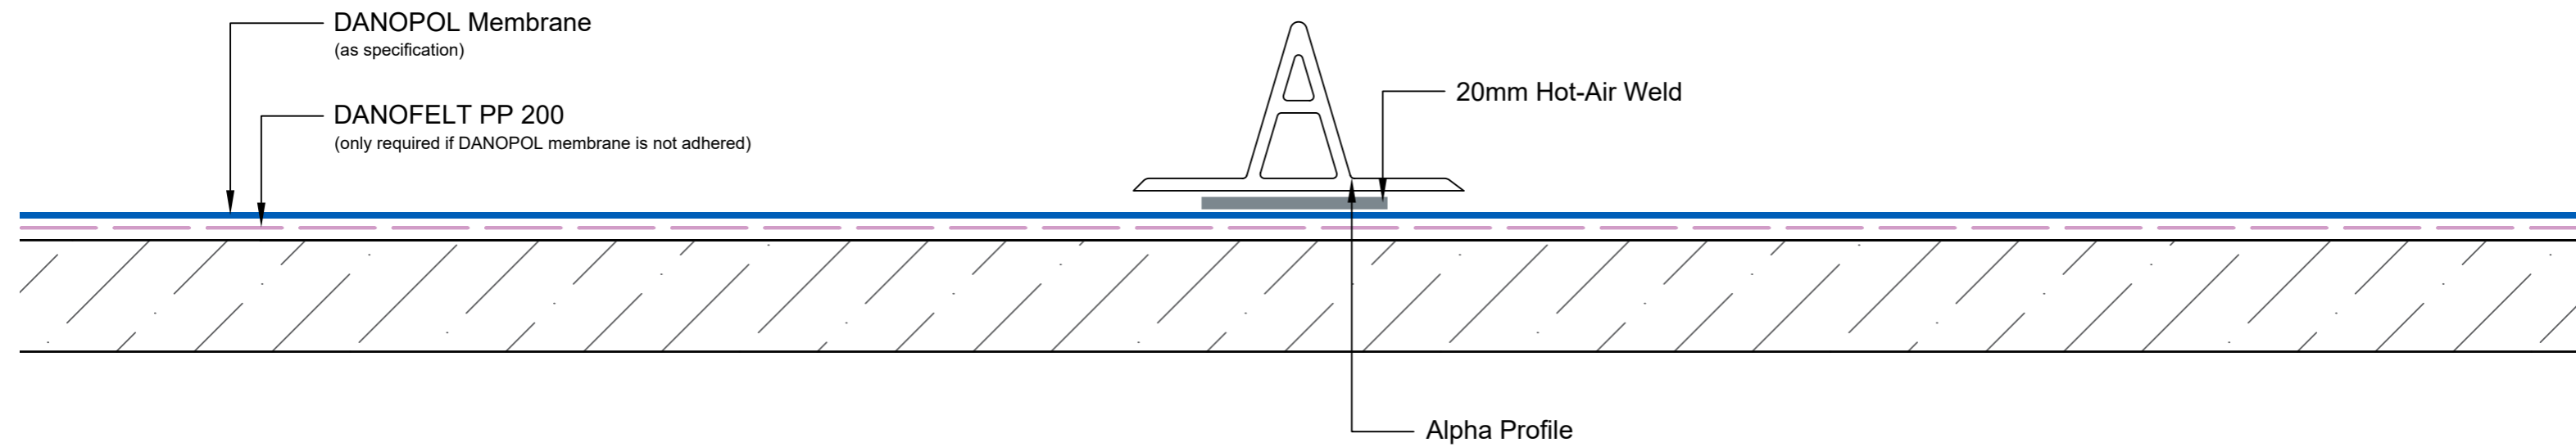

Drawing Notes:

Structural substrates shown in this drawing are for illustrative purposes only.

Drawing Number: DUK-S-(G)-341C	Revision: 00
Date Drawn: March 2017	Author: SL

Drawing Title:
Alpha Profile
DANOPOL® Single Ply Membranes - Cold Roof